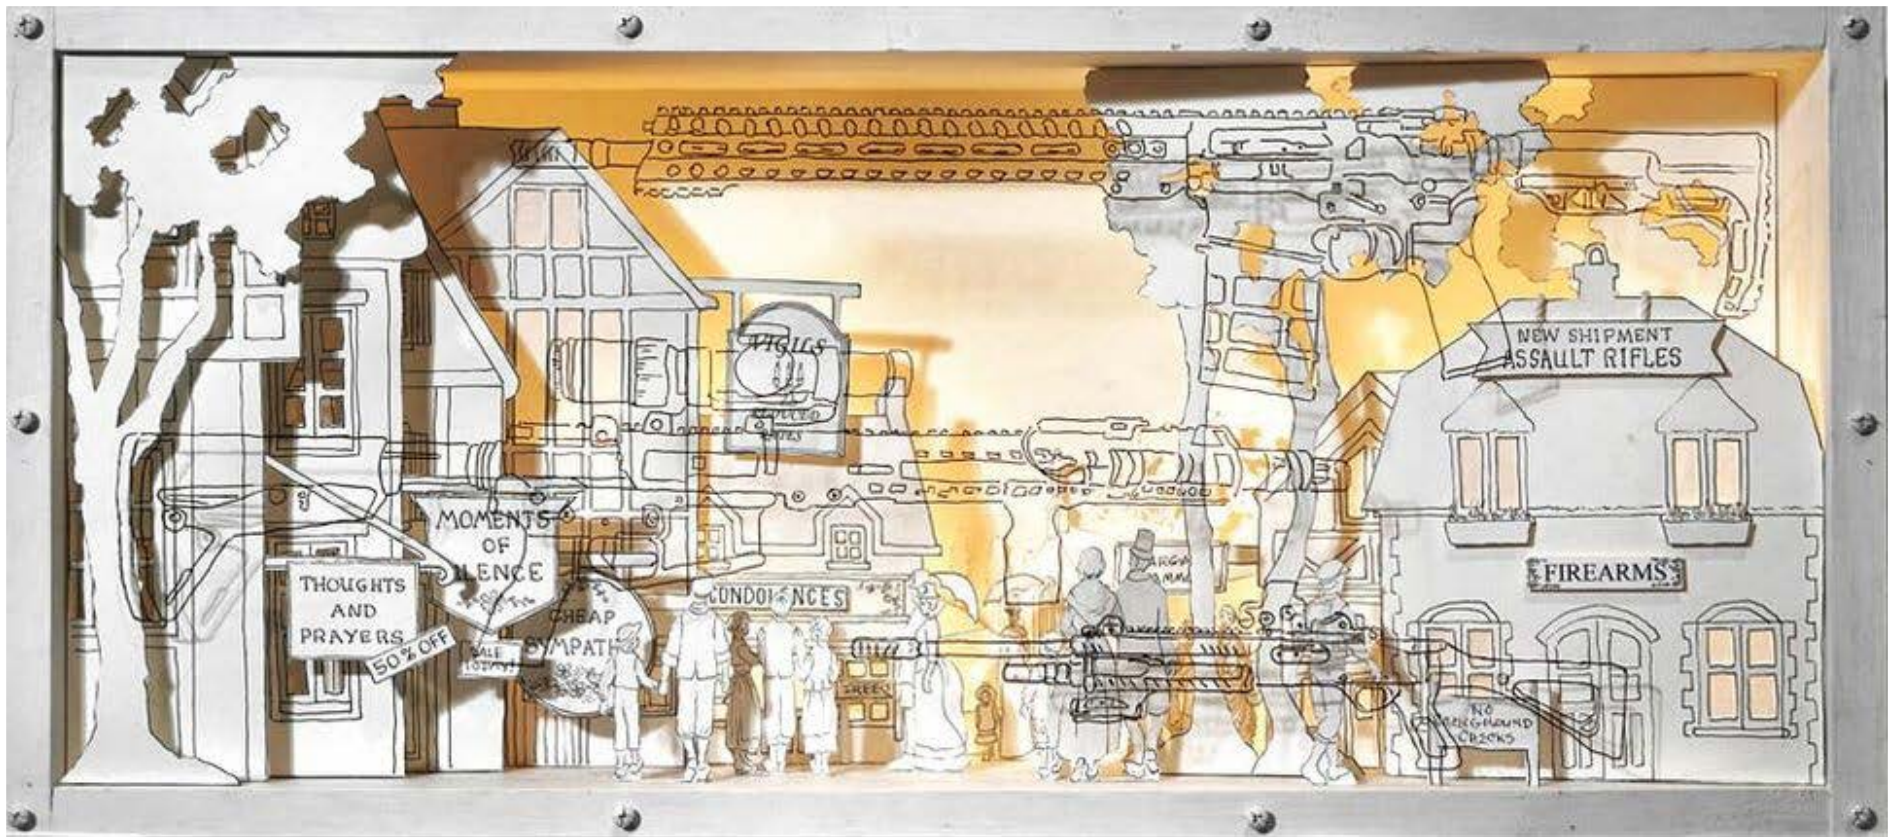

12" x 22" x 9.5"

Mixed Media

\$2,600

**Mary Jenewein**

***Villagers, Claiming She Asked for it, Execute Victim. Falada Watches***

10" x 29" x 8.25"

Mixed Media

\$2,600