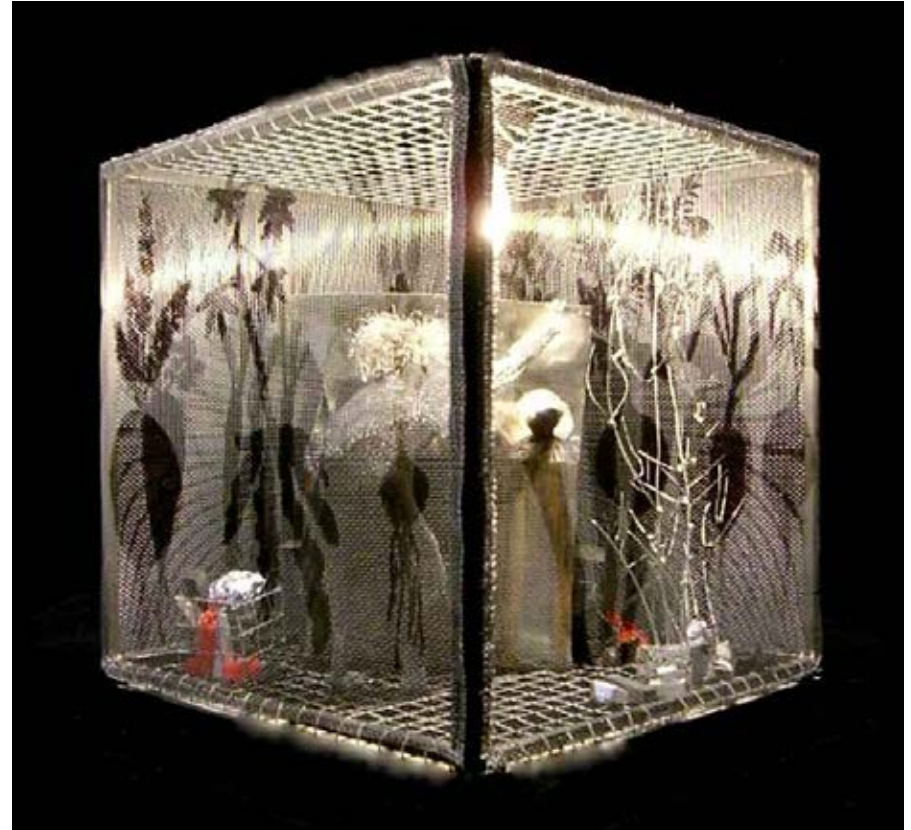

**Mary Jenewein**  
***Hunger Allows No Choice***

12" x 10" x 14"  
Mixed Media

\$2,600

**Mary Jenewein**  
***Suffer the Pain of the Lonely Child***

14" x 12" x 10.5"

Mixed Media

\$2,600

**Mary Jenewein**  
***Pease Porridge in the Pot, Nine Days Old***

10" x 10" x 9.75"

Mixed Media

\$2,600

**Mary Jenewein**  
***A Growing Child Has a Wolf in Her Belly***

12" x 10" x 14"  
Mixed Media

\$2,600

**Mary Jenewein**

***Village Fears Marauding Hordes; King Builds Fence***