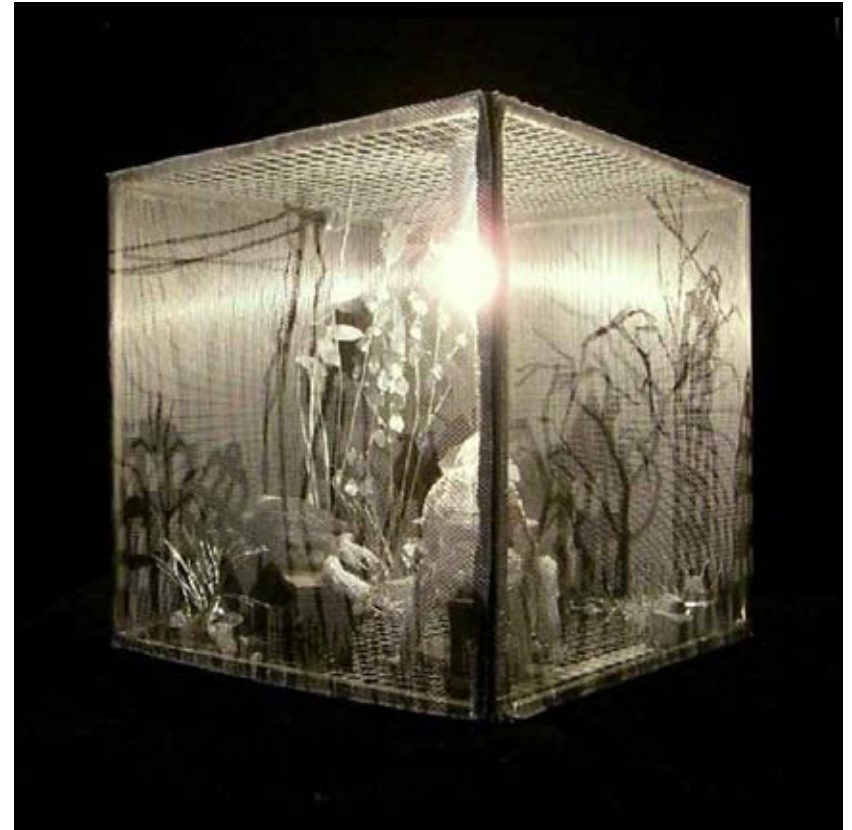

Mixed Media

\$2,600

**Mary Jenewein**  
***The Rights of the Child***

12" x 17" x 9.5"

Mixed Media

\$2,600

**Mary Jenewein**  
*He Drew the Cold Comfort Card*

12" x 12" x 12"  
Mixed Media